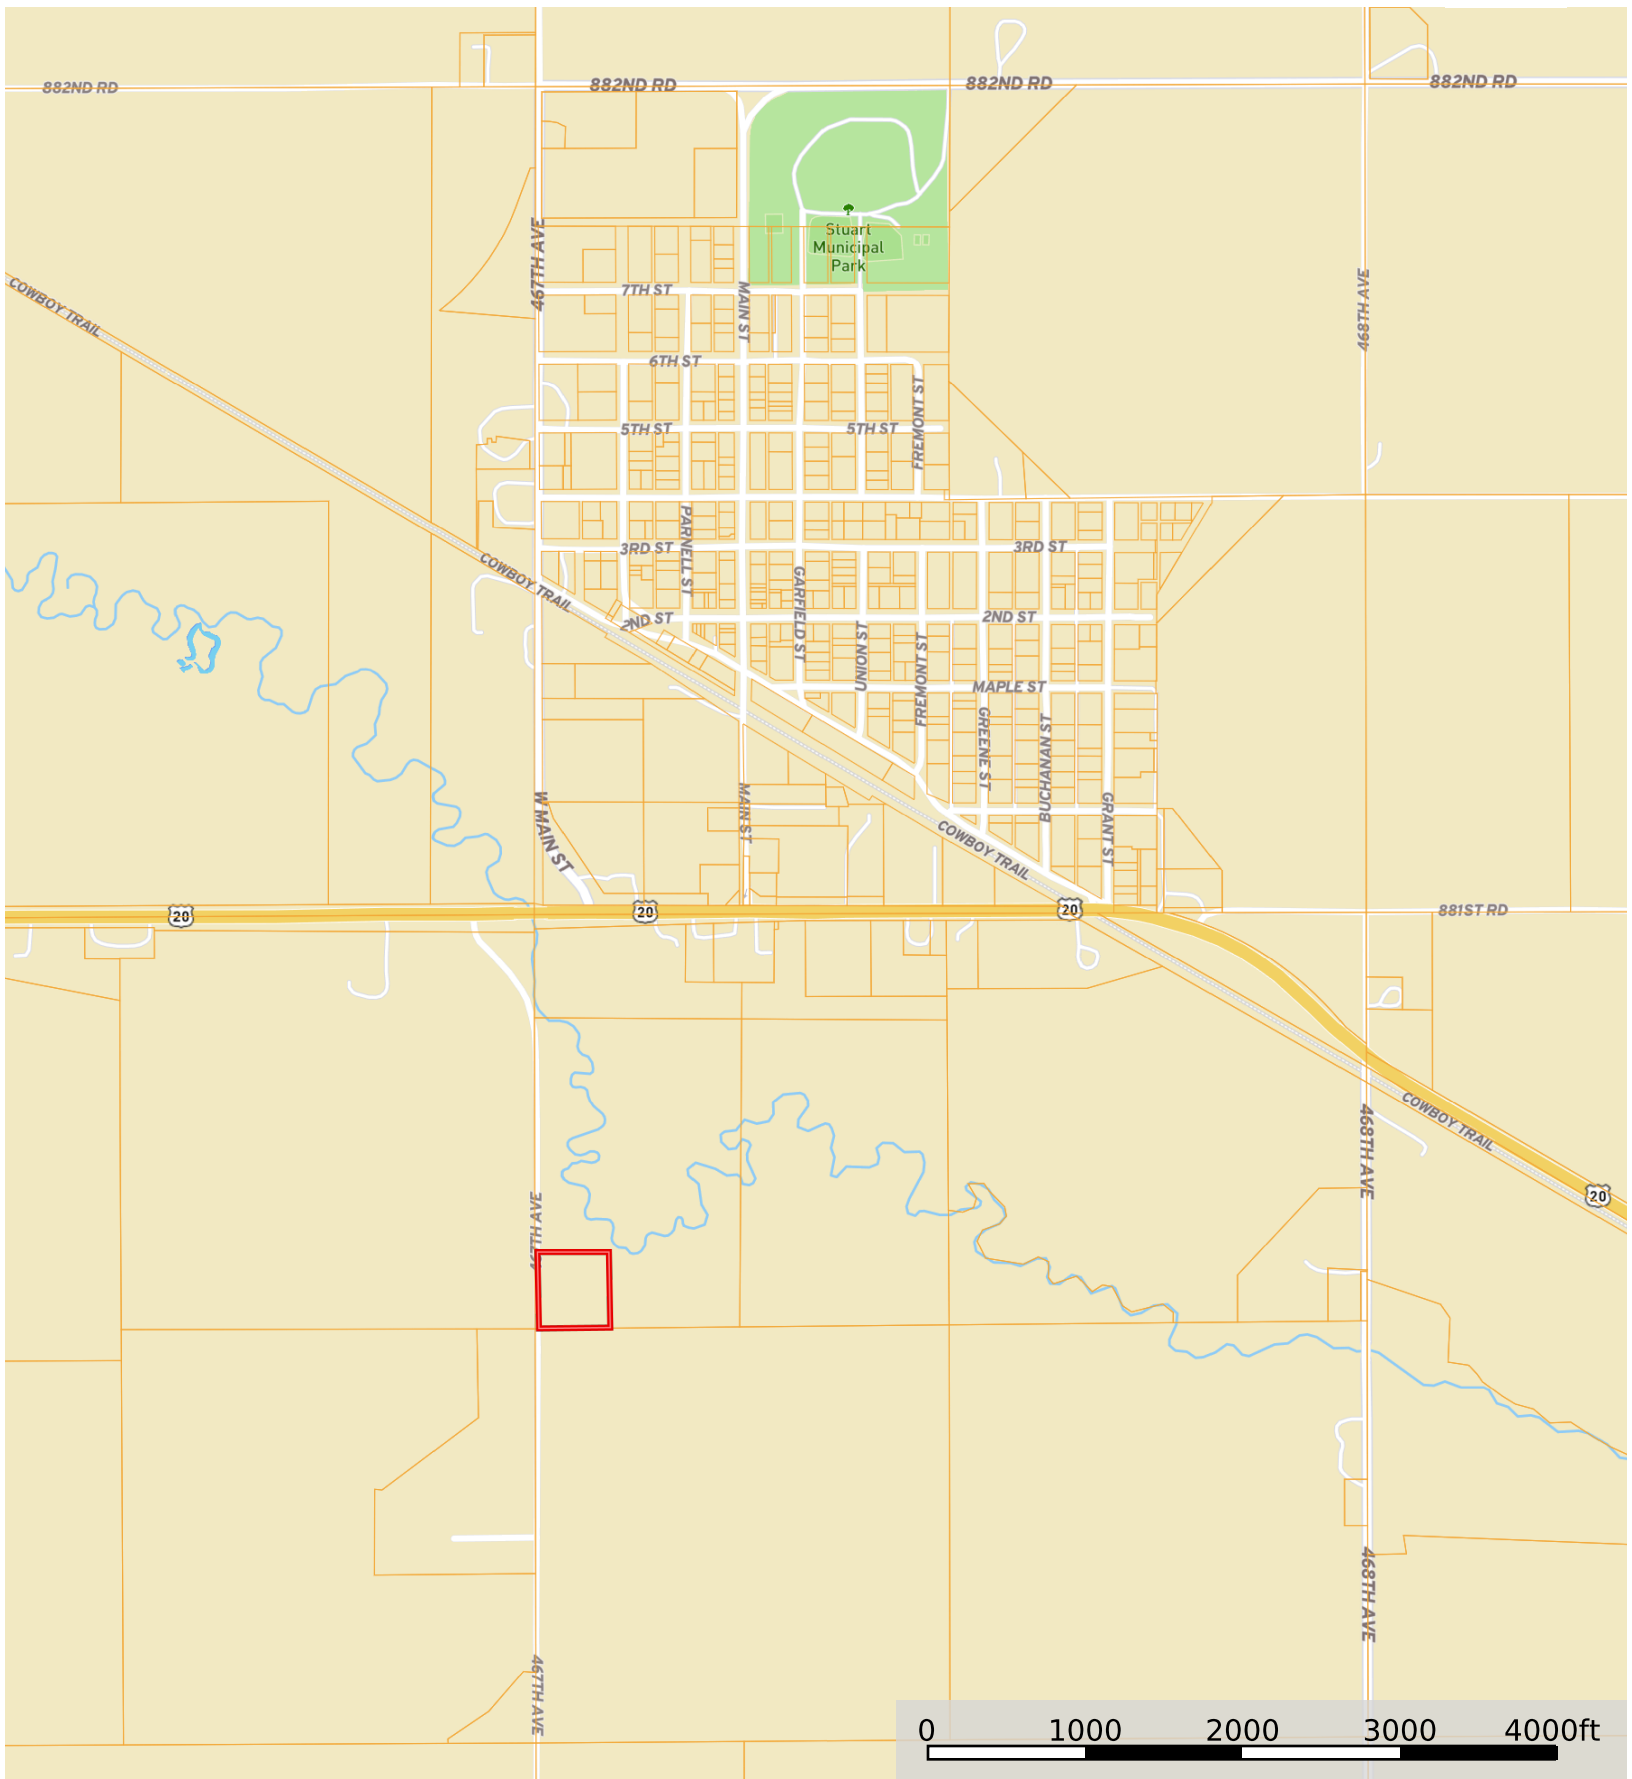

5 +/- Acres, Holt County, NE Nebraska, AC +/-

 Boundary